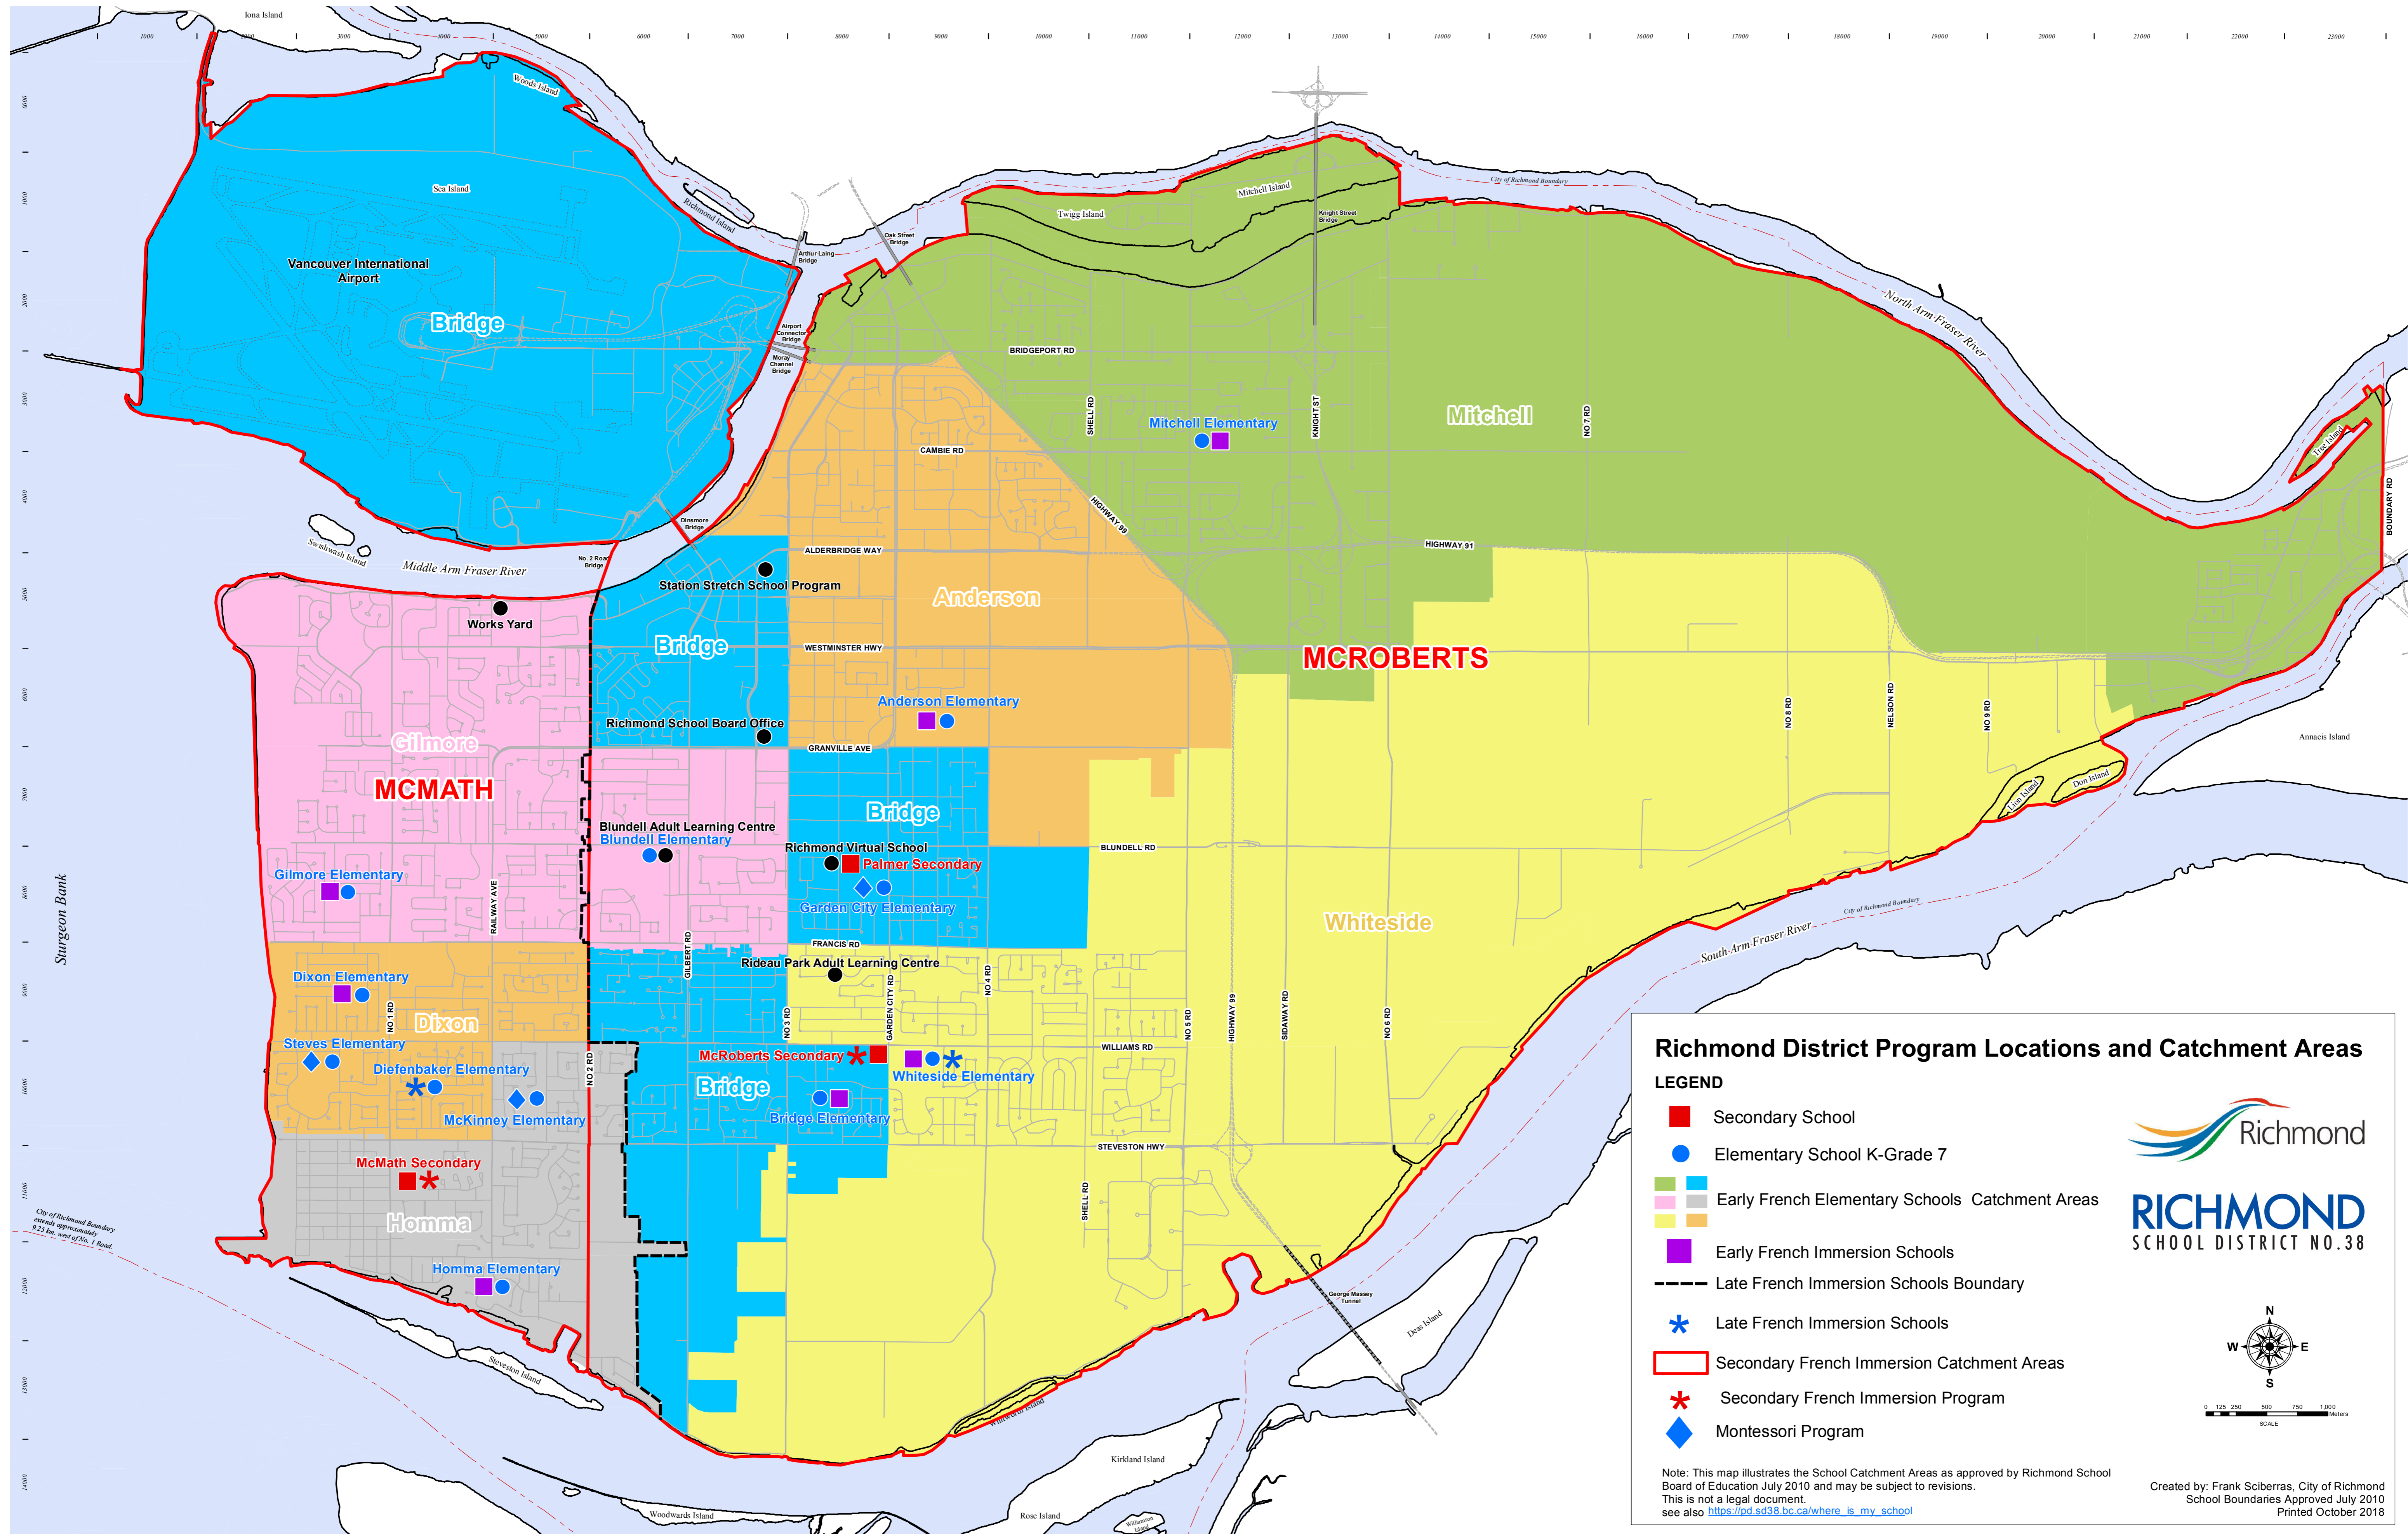

Richmond District Program Locations and Catchment Areas Map

Richmond District Program Locations and Catchment Areas

LEGEND

- Secondary School
- Elementary School K-Grade 7
- Early French Elementary Schools Catchment Areas
- Early French Immersion Schools
- Late French Immersion Schools Boundary
- ★ Late French Immersion Schools
- Secondary French Immersion Catchment Areas
- ★ Secondary French Immersion Program
- ◆ Montessori Program

Richmond
RICHMOND
 SCHOOL DISTRICT NO. 38

0 125 250 500 750 1,000 Meters
 SCALE

Note: This map illustrates the School Catchment Areas as approved by Richmond School Board of Education July 2010 and may be subject to revisions. This is not a legal document. see also https://pd.sd338.bc.ca/where_is_my_school

Created by: Frank Sciberras, City of Richmond
 School Boundaries Approved July 2010
 Printed October 2018